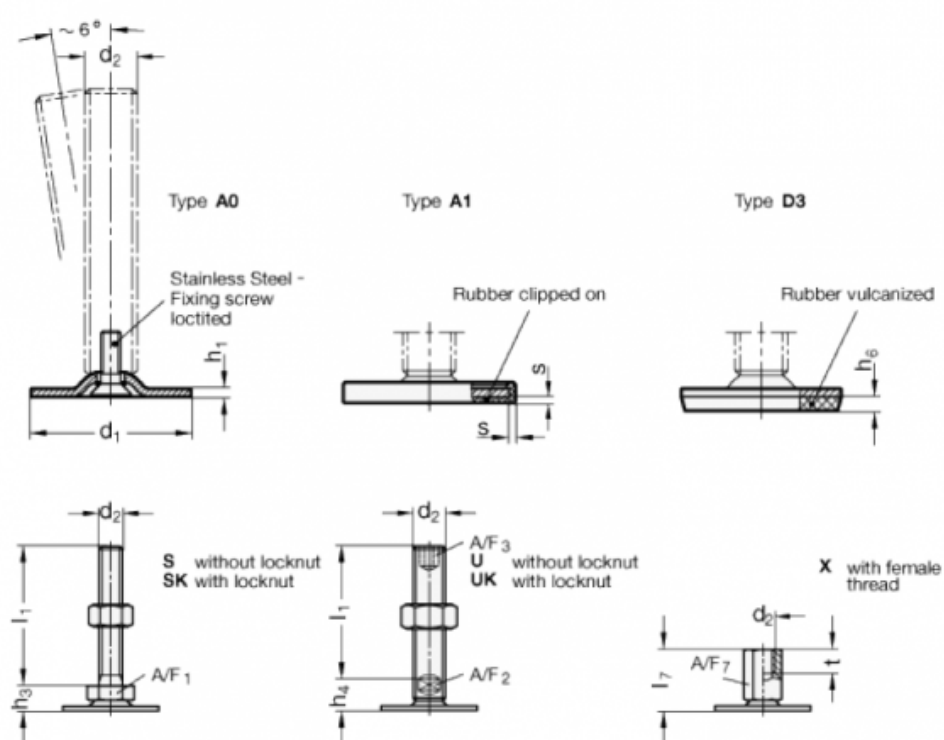

# Data Sheet

Article number: 204060M850A0S

Description: E+G levelling foot  
GN 40-60-M8-50-A0-S

Note: S Without nut, External hexagon at the bottom

## Measures

|      |       |
|------|-------|
| A/F1 | = 17  |
| d1   | = 60  |
| d2   | = M8  |
| h1   | = 2.5 |
| h3   | = 11  |
| h6   | =     |
| l1   | = 50  |
| s    | =     |